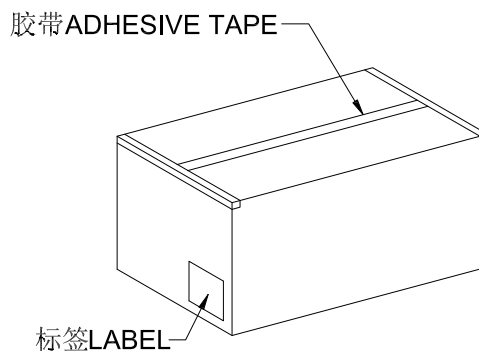

RoHS

包装图

Note注解:

1. Put Housing in a PE bag, PE bag gauge for: 130 * 135 * 0.10 mm, Packing detail see the table below

将 Housing放入PE袋内, PE袋规为:130*135*0.10mm, 详细包装见下表

2. Put PE bag packed products in specifications of 330 * 250 * 300 mm cartons, Packing detail see the table below

将装好产品的PE袋放入规格为330*250*200mm的纸箱内, 详细包装见下表

3. Label depends on customer request, carton opening joint with transparent tape
标签依客户要求而定, 纸箱开口处用透明胶带贴合.

Poles	Bag PCS	CARTON Bag	CARTON PCS
02	1000	75	75K
03	1000	75	75K
04	1000	75	75K
05	1000	75	75K
06	1000	75	75K
07	1000	75	75K
08	1000	75	75K
09	1000	75	75K
10	1000	75	75K
11	1000	75	75K
12	1000	75	75K
13	1000	75	75K
14	1000	75	75K
15	1000	75	75K