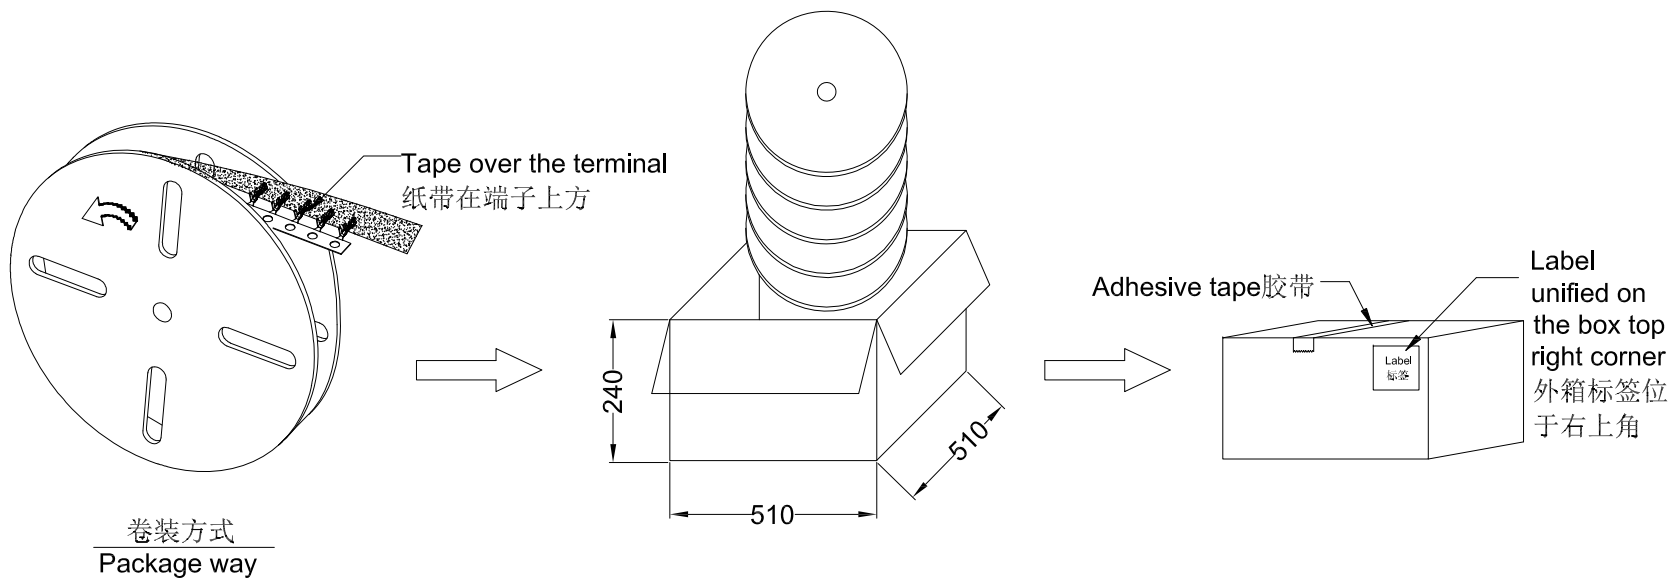

Note注解:

1.Quantity 数量:

15K PCS/REEL 一卷15K/PCS

15 REEL/BOX 一箱10卷

150K PCS/BOX 一箱150K/PCS

2.Each reel and outer box must be labeled and Eco-Label Respectively labeled

每盘和外箱都必须有标签及环保标签分别标示

3.Terminal winding direction as shown

端子缠绕方向如左图所示

4.There shall be no dirt such as deformation phenomenon, Mantissa box fillers must be used

每箱不可有脏污, 变形现象, 尾数箱必须用填充物