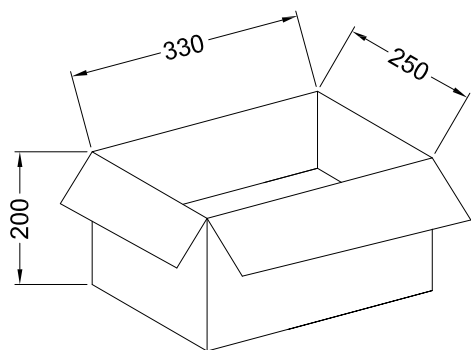

RoHS

包装图

Note注解:

1. Put Housing in a PE bag, PE bag gauge for: 130 * 135 * 0.10 mm, Packing detail see the table below

将 Housing放入PE袋内, PE袋规为:130*135*0.10mm, 详细包装见下表

2. Put PE bag packed products in specifications of 330 * 250 * 300 mm cartons, Packing detail see the table below

将装好产品的PE袋放入规格为330*250*200mm的纸箱内, 详细包装见下表

3. Label depends on customer request, carton opening joint with transparent tape
标签依客户要求而定, 纸箱开口处用透明胶带贴合.

Poles	Bag PCS	CARTON Bag	CARTON PCS
02	1000	75	75K
03	1000	75	75K
04	1000	75	75K
05	1000	75	75K
06	1000	75	75K
07	1000	75	75K
08	1000	75	75K
09	1000	75	75K
10	1000	75	75K
11	1000	75	75K
12	1000	75	75K
13	1000	75	75K
14	1000	75	75K
15	1000	75	75K