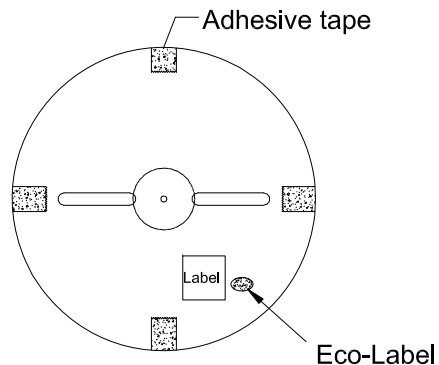

Note注解:

1.Quantity 数量:

15K PCS/REEL 一卷15K/PCS

15 REEL/BOX 一箱10卷

150K PCS/BOX 一箱150K/PCS

2.Each reel and outer box must be labeled and Eco-Label Respectively labeled

每盘和外箱都必须有标签及环保标签分别标示

3.Terminal winding direction as shown