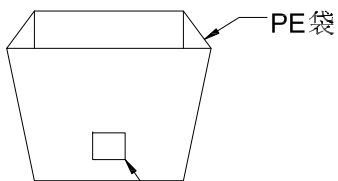

RoHS

包装图

Note注解:

1. Put Housing in a PE bag, PE bag gauge for: 130 * 135 * 0.10 mm, Packing detail see the table below

将 Housing放入PE袋内, PE袋规为:130*135*0.10mm, 详细包装见下表

2. Put PE bag packed products in specifications of 330 * 250 * 300 mm cartons, Packing detail see the table below

将装好产品的PE袋放入规格为330*250*200mm的纸箱内, 详细包装见下表

3. Label depends on customer request, carton opening joint with transparent tape
标签依客户要求而定, 纸箱开口处用透明胶带贴合.

Poles	Bag PCS	CARTON Bag	CARTON PCS
02	1000	75	75K
03	1000	75	75K
04	1000	75	75K
05	1000	75	75K
06	1000	75	75K
07	1000	75	75K
08	1000	75	75K
09	1000	75	75K
10	1000	75	75K
11	1000	75	75K
12	1000	75	75K
13	1000	75	75K
14	1000	75	75K
15	1000	75	75K