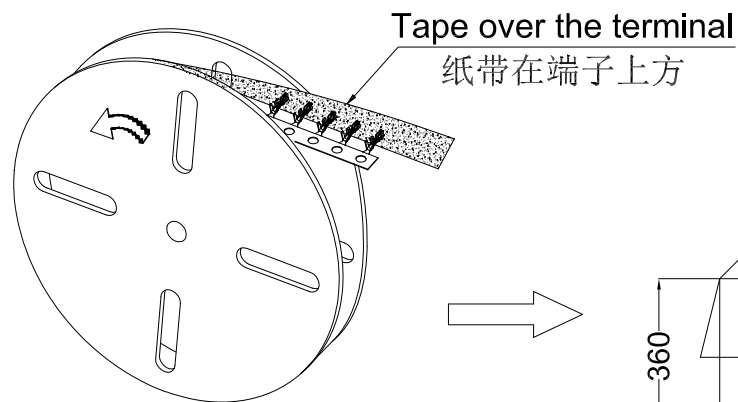

					GENERAL TOLERANCE		东莞市国亚电子有限公司 Dong Guan Guo Ya Connectors co., ltd.		PART NO.: 1520H-XX-XX				
					.X ±0.30				TITLE: 1.50mm Housing Package				
					.XX ±0.20				APPROVAL		CHECK	DRAWN	DATE
					.XXX ±0.10				Yangzhengguo		Yangzhengyi	Lvtiansheng	2016/08/26
					X° ±0.2°		视图		UNIT	SCALE	SHEET	REV	NUMBER
DATE	REV	ECN NO.	DESCRIPTION	MODIFY	APPROVAL			mm	1:1	1/1	A0	A-106	

每盘和外箱都必须有标签及环保标签分别标示

3.Terminal winding direction as shown

端子缠绕方向如左图所示

4.There shall be no dirt such as deformation phenomenon, Mantissa box fillers must be used

每箱不可有脏污, 变形现象, 尾数箱必须用填充物

卷装方式
Package way

Label unified on the box top right corner
外箱标签位于 右上角

Adhesive tape 胶带

				GENERAL TOLERANCE		东莞市国亚电子有限公司 Dong Guan Guo Ya Connectors co., ltd		PART NO.: 1520T-PXX								
				.X ±0.30		APPROVAL		CHECK		DRAWN		DATE				
				.XX ±0.20		Yangzhengguo		Yangzhengyi		Lvtiansheng		2016/08/26				
				.XXX ±0.10		视 角										
				X° ±0.2°												
DATE	REV	ECN NO.	DESCRIPTION	MODIFY	APPROVAL							UNIT	SCALE	SHEET	REV	NUMBER
1												mm	1:1	1/1	A0	A-106