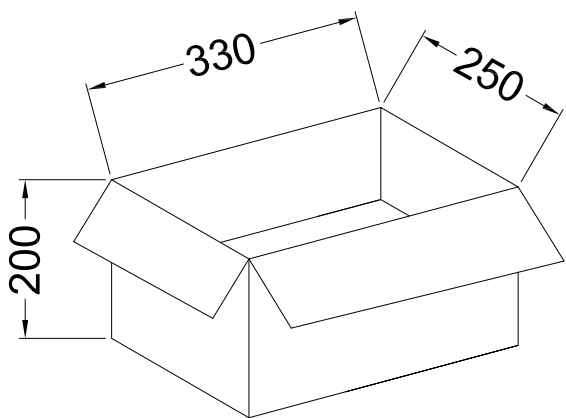

RoHS 包装图

Note注解:

1. Put Housing in a PE bag, PE bag gauge for: 130 * 135 * 0.10 mm, Packing detail see the table below

将 Housing放入PE袋内, PE袋规为:130*135*0.10mm, 详细包装见下表

2. Put PE bag packed products in specifications of 330 * 250 * 300 mm cartons, Packing detail see the table below

将装好产品的PE袋放入规格为330*250*200mm的纸箱内, 详细包装见下表

3. Label depends on customer request, carton opening joint with transparent tape
 标签依客户要求而定, 纸箱开口处用透明胶带贴合。

胶带ADHESIVE TAPE

Poles	Bag PCS	CARTON Bag	CARTON PCS
02	1000	75	75K
03	1000	75	75K
04	1000	75	75K
05	1000	75	75K
06	1000	75	75K
07	1000	75	75K
08	1000	75	75K
09	1000	75	75K
10	1000	75	75K
11	1000	75	75K
12	1000	75	75K
13	1000	75	75K
14	1000	75	75K
15	1000	75	75K
16	1000	75	75K

RoHS

包装图

Note注解:

1.Quantity 数量:

15K PCS/REEL 一卷15K/PCS

10 REEL/BOX 一箱14 卷

150K PCS/BOX 一箱210K/PCS

2.Each reel and outer box must be labeled and Eco-Label Respectively labeled