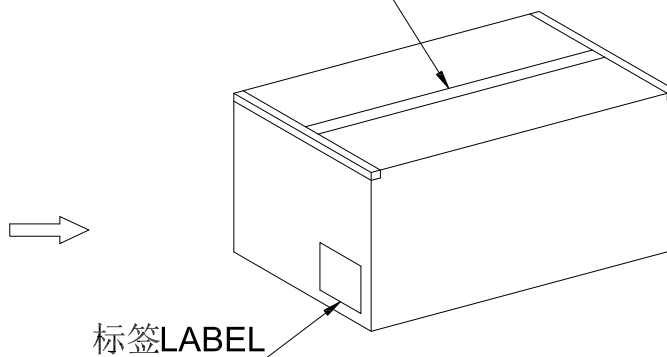

RoHS 包装图

Note注解:

1. Put Housing in a PE bag, PE bag gauge for: 130 * 135 * 0.10 mm, Packing detail see the table below

将 Housing放入PE袋内, PE袋规为:130*135*0.10mm, 详细包装见下表

2. Put PE bag packed products in specifications of 330 * 250 * 300 mm cartons, Packing detail see the table below

将装好产品的PE袋放入规格为330*250*200mm的纸箱内, 详细包装见下表

3. Label depends on customer request, carton opening joint with transparent tape
 标签依客户要求而定, 纸箱开口处用透明胶带贴合。

胶带ADHESIVE TAPE

Poles	Bag PCS	CARTON Bag	CARTON PCS
02	1000	75	75K
03	1000	75	75K
04	1000	75	75K
05	1000	75	75K
06	1000	75	75K
07	1000	75	75K
08	1000	75	75K
09	1000	75	75K
10	1000	75	75K
11	1000	75	75K
12	1000	75	75K
13	1000	75	75K
14	1000	75	75K
15	1000	75	75K
16	1000	75	75K