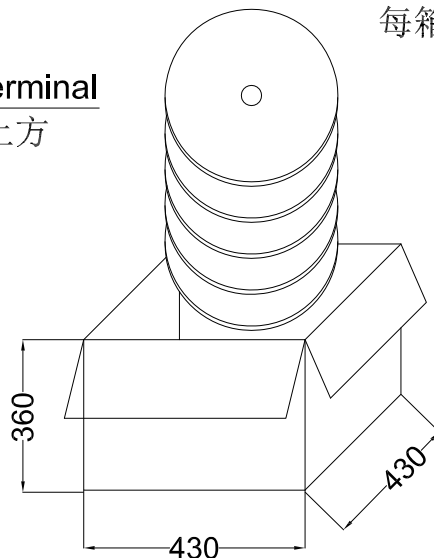

每盘和外箱都必须有标签及环保标签分别标示

3.Terminal winding direction as shown

端子缠绕方向如左图所示

4.There shall be no dirt such as deformation phenomenon, Mantissa box fillers must be used

每箱不可有脏污, 变形现象, 尾数箱必须用填充物

卷装方式
Package way

Label unified on the box top right corner
外箱标签位于 右上角

Adhesive tape 胶带

				GENERAL TOLERANCE		东莞市国亚电子有限公司 Dong Guan Guo Ya Connectors co., ltd		PART NO.: 1520T-PXX								
				.X ±0.30		APPROVAL		CHECK		DRAWN		DATE				
				.XX ±0.20		Yangzhengguo		Yangzhengyi		Lvtiansheng		2016/08/26				
				.XXX ±0.10		视 角										
				X° ±0.2°												
DATE	REV	ECN NO.	DESCRIPTION	MODIFY	APPROVAL							UNIT	SCALE	SHEET	REV	NUMBER
1												mm	1:1	1/1	A0	A-106