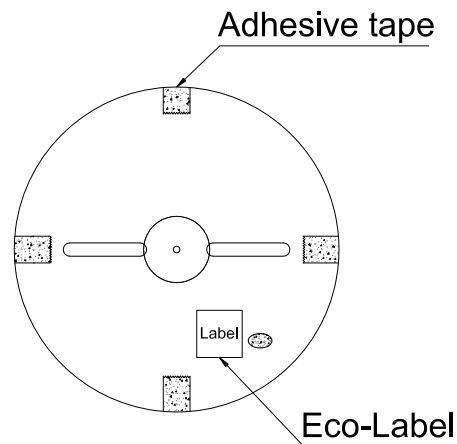

RoHS

包装图

Note注解:

1.Quantity 数量:

15K PCS/REEL 一卷15K/PCS

10 REEL/BOX 一箱14 卷

150K PCS/BOX 一箱210K/PCS

2.Each reel and outer box must be labeled and Eco-Label Respectively labeled

每盘和外箱都必须有标签及环保标签分别标示

3.Terminal winding direction as shown

端子缠绕方向如左图所示

4.There shall be no dirt such as deformation phenomenon, Mantissa box fillers must be used

每箱不可有脏污, 变形现象, 尾数箱必须用填充物